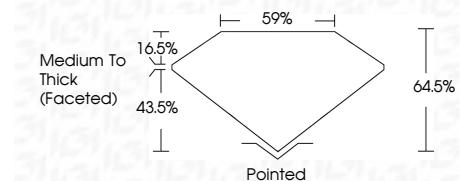

ELECTRONIC COPY

762534978
Report verification at igi.org

March 20, 2026
IGI Report Number **762534978**
Description **NATURAL DIAMOND**
Shape and Cutting Style **PEAR BRILLIANT**
Measurements **9.73 X 6.31 X 4.07 MM**

GRADING RESULTS

Carat Weight **1.51 CARAT**
Color Grade **K**
Clarity Grade **SI 1**
Cut Grade **VERY GOOD**

ADDITIONAL GRADING INFORMATION

Polish **EXCELLENT**
Symmetry **EXCELLENT**
Fluorescence **NONE**
Inscription(s) **(IGI) 762534978**

IGI

March 20, 2026
IGI Report No 762534978
PEAR BRILLIANT
1.51 CARAT
K
SI 1
VERY GOOD
9.73 X 6.31 X 4.07 MM
64.5%
59%
Medium To Thick (Faceted)
Pointed
EXCELLENT
EXCELLENT
NONE
(IGI) 762534978

DIAMOND REPORT

March 20, 2026
IGI Report Number **762534978**
Description **NATURAL DIAMOND**
Shape and Cutting Style **PEAR BRILLIANT**
Measurements **9.73 X 6.31 X 4.07 MM**

GRADING RESULTS

Carat Weight **1.51 CARAT**
Color Grade **K**
Clarity Grade **SI 1**
Cut Grade **VERY GOOD**