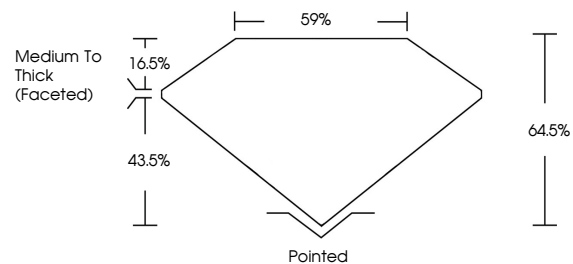

GRADING RESULTS

Carat Weight **1.51 CARAT**
Color Grade **K**
Clarity Grade **SI 1**
Cut Grade **VERY GOOD**

ADDITIONAL GRADING INFORMATION

Polish **EXCELLENT**
Symmetry **EXCELLENT**
Fluorescence **NONE**
Inscription(s) **(IGI) 762534978**

IGI

March 20, 2026
IGI Report No 762534978
PEAR BRILLIANT
1.51 CARAT
K
SI 1
VERY GOOD
9.73 X 6.31 X 4.07 MM
64.5%
59%
Medium To Thick (Faceted)
Pointed
EXCELLENT
EXCELLENT
NONE
(IGI) 762534978

DIAMOND REPORT

March 20, 2026
IGI Report Number **762534978**
Description **NATURAL DIAMOND**
Shape and Cutting Style **PEAR BRILLIANT**
Measurements **9.73 X 6.31 X 4.07 MM**

GRADING RESULTS

Carat Weight **1.51 CARAT**
Color Grade **K**
Clarity Grade **SI 1**
Cut Grade **VERY GOOD**

ADDITIONAL GRADING INFORMATION

Polish **EXCELLENT**
Symmetry **EXCELLENT**
Fluorescence **NONE**
Inscription(s) **(IGI) 762534978**

PROPORTIONS

Sample Image Used

CLARITY CHARACTERISTICS

KEY TO SYMBOLS

Red symbols indicate internal characteristics.
Green symbols indicate external characteristics.