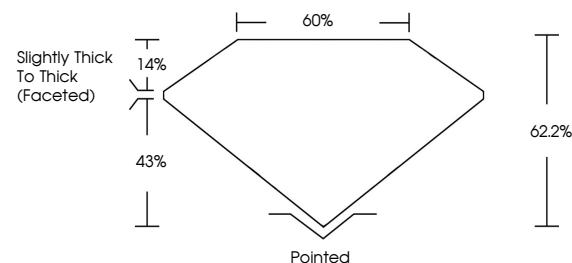

GRADING RESULTS

Carat Weight **1.20 CARAT**
Color Grade **K**
Clarity Grade **SI 2**
Cut Grade **VERY GOOD**

ADDITIONAL GRADING INFORMATION

Polish **EXCELLENT**
Symmetry **EXCELLENT**
Fluorescence **NONE**
Inscription(s) **(IGI) 762535037**

IGI

March 26, 2026
IGI Report No 762535037
PEAR BRILLIANT
9.16 X 5.93 X 3.69 MM
1.20 CARAT
K
SI 2
VERY GOOD
62.2%
60%
Slightly Thick To Thick (Faceted)
Pointed
EXCELLENT
EXCELLENT
NONE
(IGI) 762535037

DIAMOND REPORT

March 26, 2026
IGI Report Number **762535037**
Description **NATURAL DIAMOND**
Shape and Cutting Style **PEAR BRILLIANT**
Measurements **9.16 X 5.93 X 3.69 MM**

GRADING RESULTS

Carat Weight **1.20 CARAT**
Color Grade **K**
Clarity Grade **SI 2**
Cut Grade **VERY GOOD**

ADDITIONAL GRADING INFORMATION

Polish **EXCELLENT**
Symmetry **EXCELLENT**
Fluorescence **NONE**
Inscription(s) **(IGI) 762535037**

PROPORTIONS

Sample Image Used

CLARITY CHARACTERISTICS

KEY TO SYMBOLS

Red symbols indicate internal characteristics.
Green symbols indicate external characteristics.