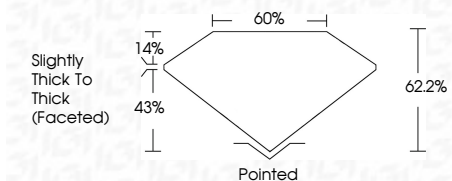

ELECTRONIC COPY

762535037
Report verification at igi.org

March 26, 2026
IGI Report Number **762535037**
Description **NATURAL DIAMOND**
Shape and Cutting Style **PEAR BRILLIANT**
Measurements **9.16 X 5.93 X 3.69 MM**

GRADING RESULTS

Carat Weight **1.20 CARAT**
Color Grade **K**
Clarity Grade **SI 2**
Cut Grade **VERY GOOD**

ADDITIONAL GRADING INFORMATION

Polish **EXCELLENT**
Symmetry **EXCELLENT**
Fluorescence **NONE**
Inscription(s) **(IGI) 762535037**

IGI

March 26, 2026
IGI Report No 762535037
PEAR BRILLIANT
9.16 X 5.93 X 3.69 MM
1.20 CARAT
K
SI 2
VERY GOOD
62.2%
60%
Slightly Thick To Thick (Faceted)
Pointed
EXCELLENT
EXCELLENT
NONE
(IGI) 762535037

DIAMOND REPORT

March 26, 2026
IGI Report Number **762535037**
Description **NATURAL DIAMOND**
Shape and Cutting Style **PEAR BRILLIANT**
Measurements **9.16 X 5.93 X 3.69 MM**

GRADING RESULTS

Carat Weight **1.20 CARAT**
Color Grade **K**
Clarity Grade **SI 2**
Cut Grade **VERY GOOD**