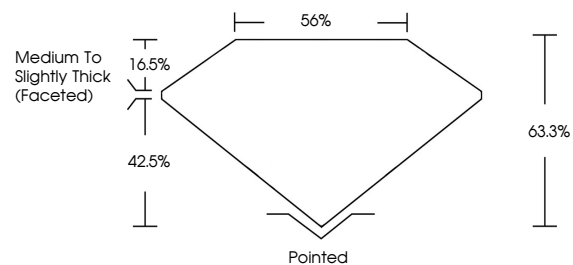

GRADING RESULTS

Carat Weight **1.31 CARAT**
Color Grade **K**
Clarity Grade **SI 1**
Cut Grade **VERY GOOD**

ADDITIONAL GRADING INFORMATION

Polish **EXCELLENT**
Symmetry **EXCELLENT**
Fluorescence **SLIGHT**
Inscription(s) **(IGI) 762535065**

IGI

March 27, 2026
IGI Report No 762535065
PEAR BRILLIANT
9.51 X 6.00 X 3.80 MM
1.31 CARAT
K
SI 1
VERY GOOD
63.3%
56%
Medium To Slightly Thick (Faceted)
Pointed
EXCELLENT
EXCELLENT
SLIGHT
(IGI) 762535065

DIAMOND REPORT

March 27, 2026
IGI Report Number **762535065**
Description **NATURAL DIAMOND**
Shape and Cutting Style **PEAR BRILLIANT**
Measurements **9.51 X 6.00 X 3.80 MM**

GRADING RESULTS

Carat Weight **1.31 CARAT**
Color Grade **K**
Clarity Grade **SI 1**
Cut Grade **VERY GOOD**

ADDITIONAL GRADING INFORMATION

Polish **EXCELLENT**
Symmetry **EXCELLENT**
Fluorescence **SLIGHT**
Inscription(s) **(IGI) 762535065**

PROPORTIONS

Sample Image Used

CLARITY CHARACTERISTICS

KEY TO SYMBOLS

Red symbols indicate internal characteristics.
Green symbols indicate external characteristics.