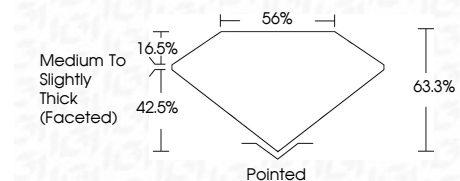

ELECTRONIC COPY

762535065
Report verification at igi.org

March 27, 2026
IGI Report Number **762535065**
Description **NATURAL DIAMOND**
Shape and Cutting Style **PEAR BRILLIANT**
Measurements **9.51 X 6.00 X 3.80 MM**

GRADING RESULTS

Carat Weight **1.31 CARAT**
Color Grade **K**
Clarity Grade **SI 1**
Cut Grade **VERY GOOD**

ADDITIONAL GRADING INFORMATION

Polish **EXCELLENT**
Symmetry **EXCELLENT**
Fluorescence **SLIGHT**
Inscription(s) **(IGI) 762535065**

IGI

March 27, 2026
IGI Report No 762535065
PEAR BRILLIANT
9.51 X 6.00 X 3.80 MM
1.31 CARAT
K
SI 1
VERY GOOD
63.3%
56%
Medium To Slightly Thick (Faceted)
Pointed
EXCELLENT
EXCELLENT
SLIGHT
(IGI) 762535065

DIAMOND REPORT

March 27, 2026
IGI Report Number **762535065**
Description **NATURAL DIAMOND**
Shape and Cutting Style **PEAR BRILLIANT**
Measurements **9.51 X 6.00 X 3.80 MM**

GRADING RESULTS

Carat Weight **1.31 CARAT**
Color Grade **K**
Clarity Grade **SI 1**
Cut Grade **VERY GOOD**