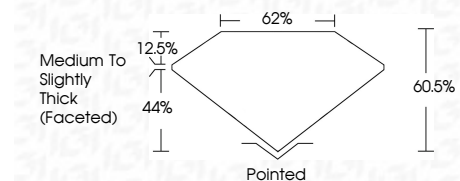

ELECTRONIC COPY

LG778632653
Report verification at igi.org

March 27, 2026
IGI Report Number **LG778632653**
Description **LABORATORY GROWN DIAMOND**
Shape and Cutting Style **PEAR BRILLIANT**
Measurements **15.83 X 9.41 X 5.69 MM**

GRADING RESULTS
Carat Weight **5.07 CARATS**
Color Grade **E**
Clarity Grade **VVS 1**

ADDITIONAL GRADING INFORMATION
Polish **EXCELLENT**
Symmetry **EXCELLENT**
Fluorescence **NONE**
Inscription(s) **IGI LG778632653**
Comments: This Laboratory Grown Diamond was created by Chemical Vapor Deposition (CVD) growth process. Type IIa

March 27, 2026
IGI Report No LG778632653
PEAR BRILLIANT
5.07 CARATS
E
15.83 X 9.41 X 5.69 MM
Carat Weight
Color Grade
Clarity Grade
Depth
Table
Girdle
Medium to Slightly Thick (Faceted)
Culet
Pointed
Polish
Symmetry
Fluorescence
Inscription(s)
EXCELLENT
EXCELLENT
NONE
IGI LG778632653
Comments: This Laboratory Grown Diamond was created by Chemical Vapor Deposition (CVD) growth process. Type IIa

March 27, 2026
IGI Report Number **LG778632653**
Description **LABORATORY GROWN DIAMOND**
Shape and Cutting Style **PEAR BRILLIANT**
Measurements **15.83 X 9.41 X 5.69 MM**

GRADING RESULTS
Carat Weight **5.07 CARATS**
Color Grade **E**
Clarity Grade **VVS 1**