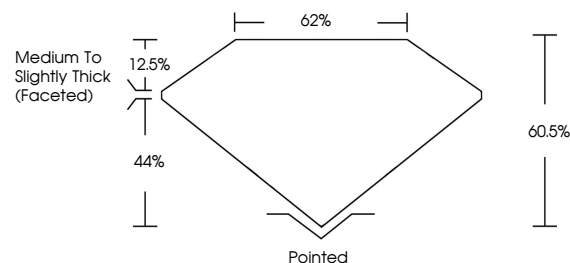

PROPORTIONS