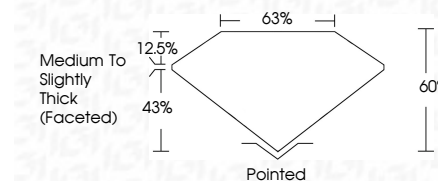

ELECTRONIC COPY

LG782682943
Report verification at igi.org

March 19, 2026
IGI Report Number **LG782682943**
Description **LABORATORY GROWN DIAMOND**
Shape and Cutting Style **MARQUISE BRILLIANT**
Measurements **14.76 X 7.10 X 4.26 MM**

GRADING RESULTS

Carat Weight **2.50 CARATS**
Color Grade **F**
Clarity Grade **VS 1**

Sample Image Used

ADDITIONAL GRADING INFORMATION

Polish **EXCELLENT**
Symmetry **EXCELLENT**
Fluorescence **NONE**
Inscription(s) **IGI LG782682943**
Comments: This Laboratory Grown Diamond was created by Chemical Vapor Deposition (CVD) growth process. Type IIa

March 19, 2026
IGI Report No **LG782682943**
MARQUISE BRILLIANT
14.76 X 7.10 X 4.26 MM
Carat Weight **2.50 CARATS**
Color Grade **F**
Clarity Grade **VS 1**
Depth **60%**
Table **63%**
Girdle **Medium to Slightly Thick (Faceted)**
Culet **Pointed**
Polish **EXCELLENT**
Symmetry **EXCELLENT**
Fluorescence **NONE**
Inscription(s) **IGI LG782682943**
Comments: This Laboratory Grown Diamond was created by Chemical Vapor Deposition (CVD) growth process. Type IIa

March 19, 2026
IGI Report Number **LG782682943**
Description **LABORATORY GROWN DIAMOND**
Shape and Cutting Style **MARQUISE BRILLIANT**
Measurements **14.76 X 7.10 X 4.26 MM**

GRADING RESULTS

Carat Weight **2.50 CARATS**
Color Grade **F**
Clarity Grade **VS 1**