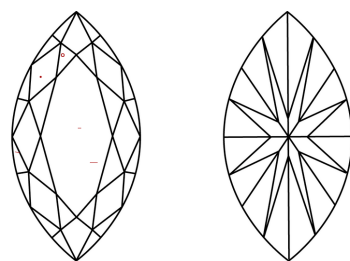

March 19, 2026
IGI Report Number **LG782682943**
Description **LABORATORY GROWN DIAMOND**
Shape and Cutting Style **MARQUISE BRILLIANT**
Measurements **14.76 X 7.10 X 4.26 MM**

GRADING RESULTS

Carat Weight **2.50 CARATS**
Color Grade **F**
Clarity Grade **VS 1**

PROPORTIONS

CLARITY CHARACTERISTICS

KEY TO SYMBOLS

Red symbols indicate internal characteristics.
Green symbols indicate external characteristics.

COLOR

D	E	F	G	H	I	J	Faint	Very Light	Light
---	---	---	---	---	---	---	-------	------------	-------

CLARITY

FL	IF	VS ¹⁻²	VS ¹⁻²	SI ¹⁻²	I ¹⁻³
Flawless	Internally Flawless	Very Very Slightly Included	Very Slightly Included	Slightly Included	Included