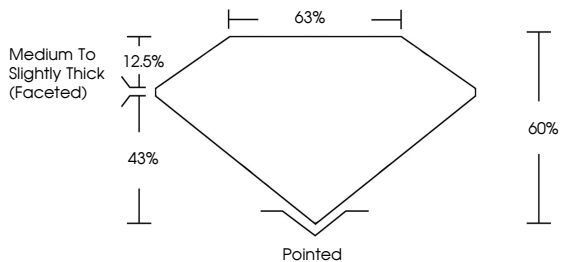

GRADING RESULTS

Carat Weight **2.50 CARATS**
Color Grade **F**
Clarity Grade **VS 1**

Sample Image Used

ADDITIONAL GRADING INFORMATION

Polish **EXCELLENT**
Symmetry **EXCELLENT**
Fluorescence **NONE**
Inscription(s) **IGI LG782682943**
Comments: This Laboratory Grown Diamond was created by Chemical Vapor Deposition (CVD) growth process. Type IIa

March 19, 2026
IGI Report No **LG782682943**
MARQUISE BRILLIANT
14.76 X 7.10 X 4.26 MM
Carat Weight **2.50 CARATS**
Color Grade **F**
Clarity Grade **VS 1**
Depth **60%**
Table **63%**
Girdle **Medium to Slightly Thick (Faceted)**
Culet **Pointed**
Polish **EXCELLENT**
Symmetry **EXCELLENT**
Fluorescence **NONE**
Inscription(s) **IGI LG782682943**
Comments: This Laboratory Grown Diamond was created by Chemical Vapor Deposition (CVD) growth process. Type IIa

March 19, 2026
IGI Report Number **LG782682943**
Description **LABORATORY GROWN DIAMOND**
Shape and Cutting Style **MARQUISE BRILLIANT**
Measurements **14.76 X 7.10 X 4.26 MM**

GRADING RESULTS

Carat Weight **2.50 CARATS**
Color Grade **F**
Clarity Grade **VS 1**

PROPORTIONS

CLARITY CHARACTERISTICS

KEY TO SYMBOLS

Red symbols indicate internal characteristics.
Green symbols indicate external characteristics.

COLOR

D	E	F	G	H	I	J	Faint	Very Light	Light
---	---	---	---	---	---	---	-------	------------	-------