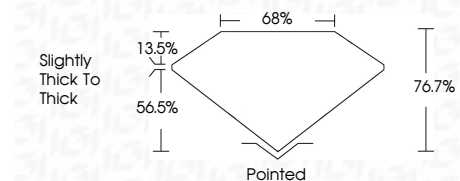

Measurements **8.45 X 5.58 X 4.28 MM**

GRADING RESULTS

Carat Weight **2.01 CARATS**
Color Grade **FANCY VIVID YELLOW**
Clarity Grade **VS 1**

ADDITIONAL GRADING INFORMATION

Polish **EXCELLENT**
Symmetry **EXCELLENT**
Fluorescence **NONE**
Inscription(s) **(IGI) LG784672491**

Comments: This Laboratory Grown Diamond was created by Chemical Vapor Deposition (CVD) growth process.

March 27, 2026
IGI Report No **LG784672491**
CUT CORNERED RECT. MODIFIED BRILLIANT
8.45 X 5.58 X 4.28 MM
Carat Weight **2.01 CARATS**
Color Grade **FANCY VIVID YELLOW**
Clarity Grade **VS 1**
Depth **76.7%**
Table **68%**
Girdle **Slightly thick to Thick**
Culet **Pointed**
Polish **EXCELLENT**
Symmetry **EXCELLENT**
Fluorescence **NONE**
Inscription(s) **(IGI) LG784672491**
Comments: This Laboratory Grown Diamond was created by Chemical Vapor Deposition (CVD) growth process.

March 27, 2026
IGI Report Number **LG784672491**
Description **LABORATORY GROWN DIAMOND**
Shape and Cutting Style **CUT CORNERED RECTANGULAR
MODIFIED BRILLIANT**
Measurements **8.45 X 5.58 X 4.28 MM**

GRADING RESULTS

Carat Weight **2.01 CARATS**
Color Grade **FANCY VIVID YELLOW**
Clarity Grade **VS 1**

ADDITIONAL GRADING INFORMATION

Polish **EXCELLENT**
Symmetry **EXCELLENT**
Fluorescence **NONE**

Inscription(s) **(IGI) LG784672491**