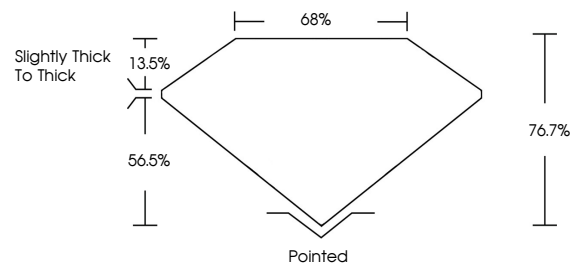

Measurements **8.45 X 5.58 X 4.28 MM**

GRADING RESULTS

Carat Weight **2.01 CARATS**
Color Grade **FANCY VIVID YELLOW**
Clarity Grade **VS 1**

ADDITIONAL GRADING INFORMATION

Polish **EXCELLENT**
Symmetry **EXCELLENT**
Fluorescence **NONE**
Inscription(s) **(IGI) LG784672491**

GRADING RESULTS

Carat Weight **2.01 CARATS**
Color Grade **FANCY VIVID YELLOW**
Clarity Grade **VS 1**

ADDITIONAL GRADING INFORMATION

Polish **EXCELLENT**
Symmetry **EXCELLENT**
Fluorescence **NONE**

Inscription(s) **(IGI) LG784672491**

Comments: This Laboratory Grown Diamond was created by Chemical Vapor Deposition (CVD) growth process.

PROPORTIONS

CLARITY CHARACTERISTICS

KEY TO SYMBOLS

Red symbols indicate internal characteristics.
Green symbols indicate external characteristics.