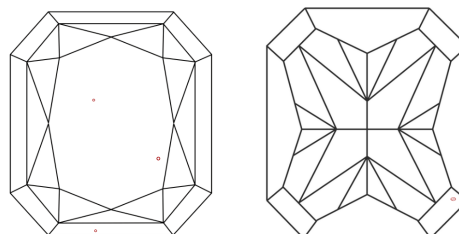

CLARITY CHARACTERISTICS

KEY TO SYMBOLS

Red symbols indicate internal characteristics.
Green symbols indicate external characteristics.