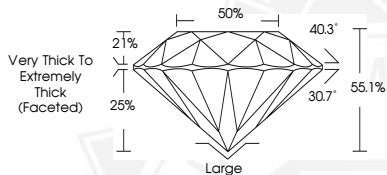

July 6, 2025
IGI Report Number **710596791**
OLD EUROPEAN CUT
NATURAL DIAMOND
5.31 - 5.71 X 3.06 MM
Carat Weight **0.73 CARAT**
Color Grade **O-P**
Clarity Grade **VS 2**
Polish **VERY GOOD**
Symmetry **GOOD**
Fluorescence **VERY SLIGHT**
Inscription(s) **IGI 710596791**

July 6, 2025
IGI Report Number **710596791**
OLD EUROPEAN CUT
NATURAL DIAMOND
5.31 - 5.71 X 3.06 MM
Carat Weight **0.73 CARAT**
Color Grade **O-P**
Clarity Grade **VS 2**
Polish **VERY GOOD**
Symmetry **GOOD**
Fluorescence **VERY SLIGHT**
Inscription(s) **IGI 710596791**