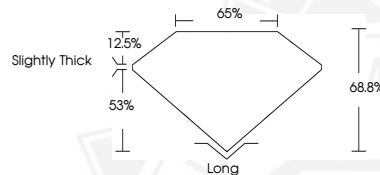

September 15, 2025

IGI Report Number 727541548

**EMERALD CUT
NATURAL DIAMOND
5.51 X 3.69 X 2.54 MM**

Carat Weight **0.50 CARAT**
Color Grade **K**
Clarity Grade **I.F.**
Cut Grade **VERY GOOD**
Polish **EXCELLENT**
Symmetry **EXCELLENT**
Fluorescence **VERY SLIGHT**
Inscription(s) **(IGI) 727541548**