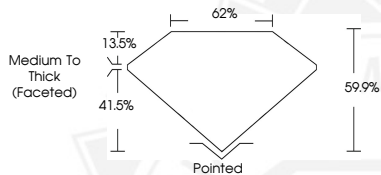

September 12, 2025
IGI Report Number **727542239**
PEAR BRILLIANT
NATURAL DIAMOND
6.59 X 3.87 X 2.32 MM
Carat Weight **0.35 CARAT**
Color Grade **I**
Clarity Grade **I.F.**
Cut Grade **VERY GOOD**
Polish **EXCELLENT**
Symmetry **EXCELLENT**
Fluorescence **VERY SLIGHT**
Inscription(s) **(IGI) 727542239**

September 12, 2025
IGI Report Number **727542239**
PEAR BRILLIANT
NATURAL DIAMOND
6.59 X 3.87 X 2.32 MM
Carat Weight **0.35 CARAT**
Color Grade **I**
Clarity Grade **I.F.**
Cut Grade **VERY GOOD**
Polish **EXCELLENT**
Symmetry **EXCELLENT**
Fluorescence **VERY SLIGHT**
Inscription(s) **(IGI) 727542239**