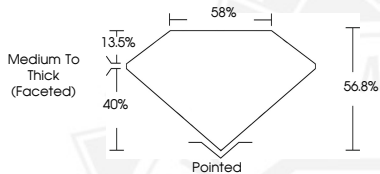

December 27, 2025
IGI Report Number **754528593**
HEART BRILLIANT
NATURAL DIAMOND
4.44 X 5.23 X 2.97 MM
Carat Weight **0.40 CARAT**
Color Grade **I**
Clarity Grade **VS 1**
Cut Grade **VERY GOOD**
Polish **EXCELLENT**
Symmetry **VERY GOOD**
Fluorescence **NONE**
Inscription(s) **IGI 754528593**

December 27, 2025
IGI Report Number **754528593**
HEART BRILLIANT
NATURAL DIAMOND
4.44 X 5.23 X 2.97 MM
Carat Weight **0.40 CARAT**
Color Grade **I**
Clarity Grade **VS 1**
Cut Grade **VERY GOOD**
Polish **EXCELLENT**
Symmetry **VERY GOOD**
Fluorescence **NONE**
Inscription(s) **IGI 754528593**