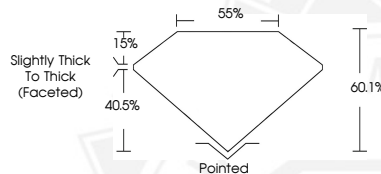

March 16, 2026

IGI Report Number **774682805**

PEAR BRILLIANT

NATURAL DIAMOND

6.62 X 3.91 X 2.35 MM

Carat Weight	0.35 CARAT
Color Grade	K
Clarity Grade	SI 1
Cut Grade	VERY GOOD
Polish	EXCELLENT
Symmetry	EXCELLENT
Fluorescence	NONE
Inscription(s)	IGI 774682805