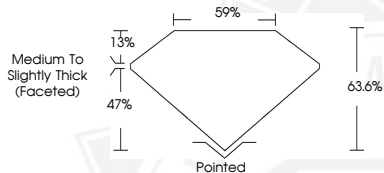

March 17, 2026
IGI Report Number **774682828**
PEAR BRILLIANT
NATURAL DIAMOND
7.06 X 4.40 X 2.80 MM
Carat Weight **0.50 CARAT**
Color Grade **I**
Clarity Grade **SI 1**
Cut Grade **VERY GOOD**
Polish **EXCELLENT**
Symmetry **EXCELLENT**
Fluorescence **STRONG**
Inscription(s) **(IGI) 774682828**

March 17, 2026
IGI Report Number **774682828**
PEAR BRILLIANT
NATURAL DIAMOND
7.06 X 4.40 X 2.80 MM
Carat Weight **0.50 CARAT**
Color Grade **I**
Clarity Grade **SI 1**
Cut Grade **VERY GOOD**
Polish **EXCELLENT**
Symmetry **EXCELLENT**
Fluorescence **STRONG**
Inscription(s) **(IGI) 774682828**