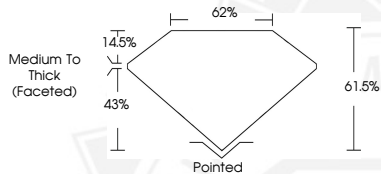

March 23, 2026

IGI Report Number 774682998

PEAR BRILLIANT

NATURAL DIAMOND

6.70 X 4.16 X 2.56 MM

Carat Weight **0.42 CARAT**
Color Grade **J**
Clarity Grade **I.F.**
Cut Grade **VERY GOOD**
Polish **EXCELLENT**
Symmetry **EXCELLENT**
Fluorescence **NONE**
Inscription(s) **IGI 774682998**