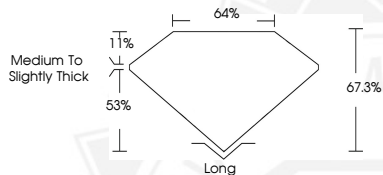

March 24, 2026
IGI Report Number **774683111**
EMERALD CUT
NATURAL DIAMOND
6.54 X 4.68 X 3.15 MM
Carat Weight **0.91 CARAT**
Color Grade **I**
Clarity Grade **VS 1**
Cut Grade **VERY GOOD**
Polish **EXCELLENT**
Symmetry **EXCELLENT**
Fluorescence **SLIGHT**
Inscription(s) **(IGI) 774683111**

March 24, 2026
IGI Report Number **774683111**
EMERALD CUT
NATURAL DIAMOND
6.54 X 4.68 X 3.15 MM
Carat Weight **0.91 CARAT**
Color Grade **I**
Clarity Grade **VS 1**
Cut Grade **VERY GOOD**
Polish **EXCELLENT**
Symmetry **EXCELLENT**
Fluorescence **SLIGHT**
Inscription(s) **(IGI) 774683111**