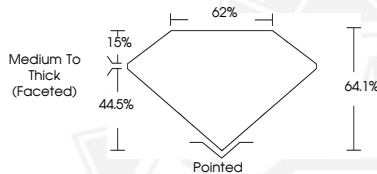

March 25, 2026
IGI Report Number 774683239
PEAR BRILLIANT
NATURAL DIAMOND
6.28 X 4.09 X 2.62 MM
Carat Weight **0.40 CARAT**
Color Grade **I**
Clarity Grade **VS 2**
Cut Grade **VERY GOOD**
Polish **EXCELLENT**
Symmetry **VERY GOOD**
Fluorescence **SLIGHT**
Inscription(s) **IGI 774683239**