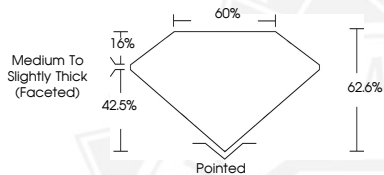

March 28, 2026

IGI Report Number **774683267**

PEAR BRILLIANT

NATURAL DIAMOND

7.03 X 4.38 X 2.74 MM

Carat Weight **0.51 CARAT**

Color Grade **J**

Clarity Grade **VS 1**

Cut Grade **EXCELLENT**

Polish **EXCELLENT**

Symmetry **EXCELLENT**

Fluorescence **NONE**

Inscription(s) **IGI 774683267**