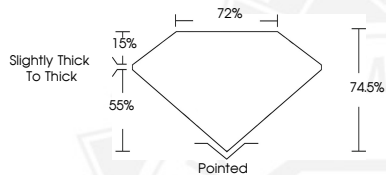

March 28, 2026

IGI Report Number 774683321

PRINCESS CUT

NATURAL DIAMOND

5.22 X 5.09 X 3.79 MM

Carat Weight	0.90 CARAT
Color Grade	G
Clarity Grade	I.F.
Cut Grade	VERY GOOD
Polish	EXCELLENT
Symmetry	EXCELLENT
Fluorescence	NONE
Inscription(s)	IGI 774683321